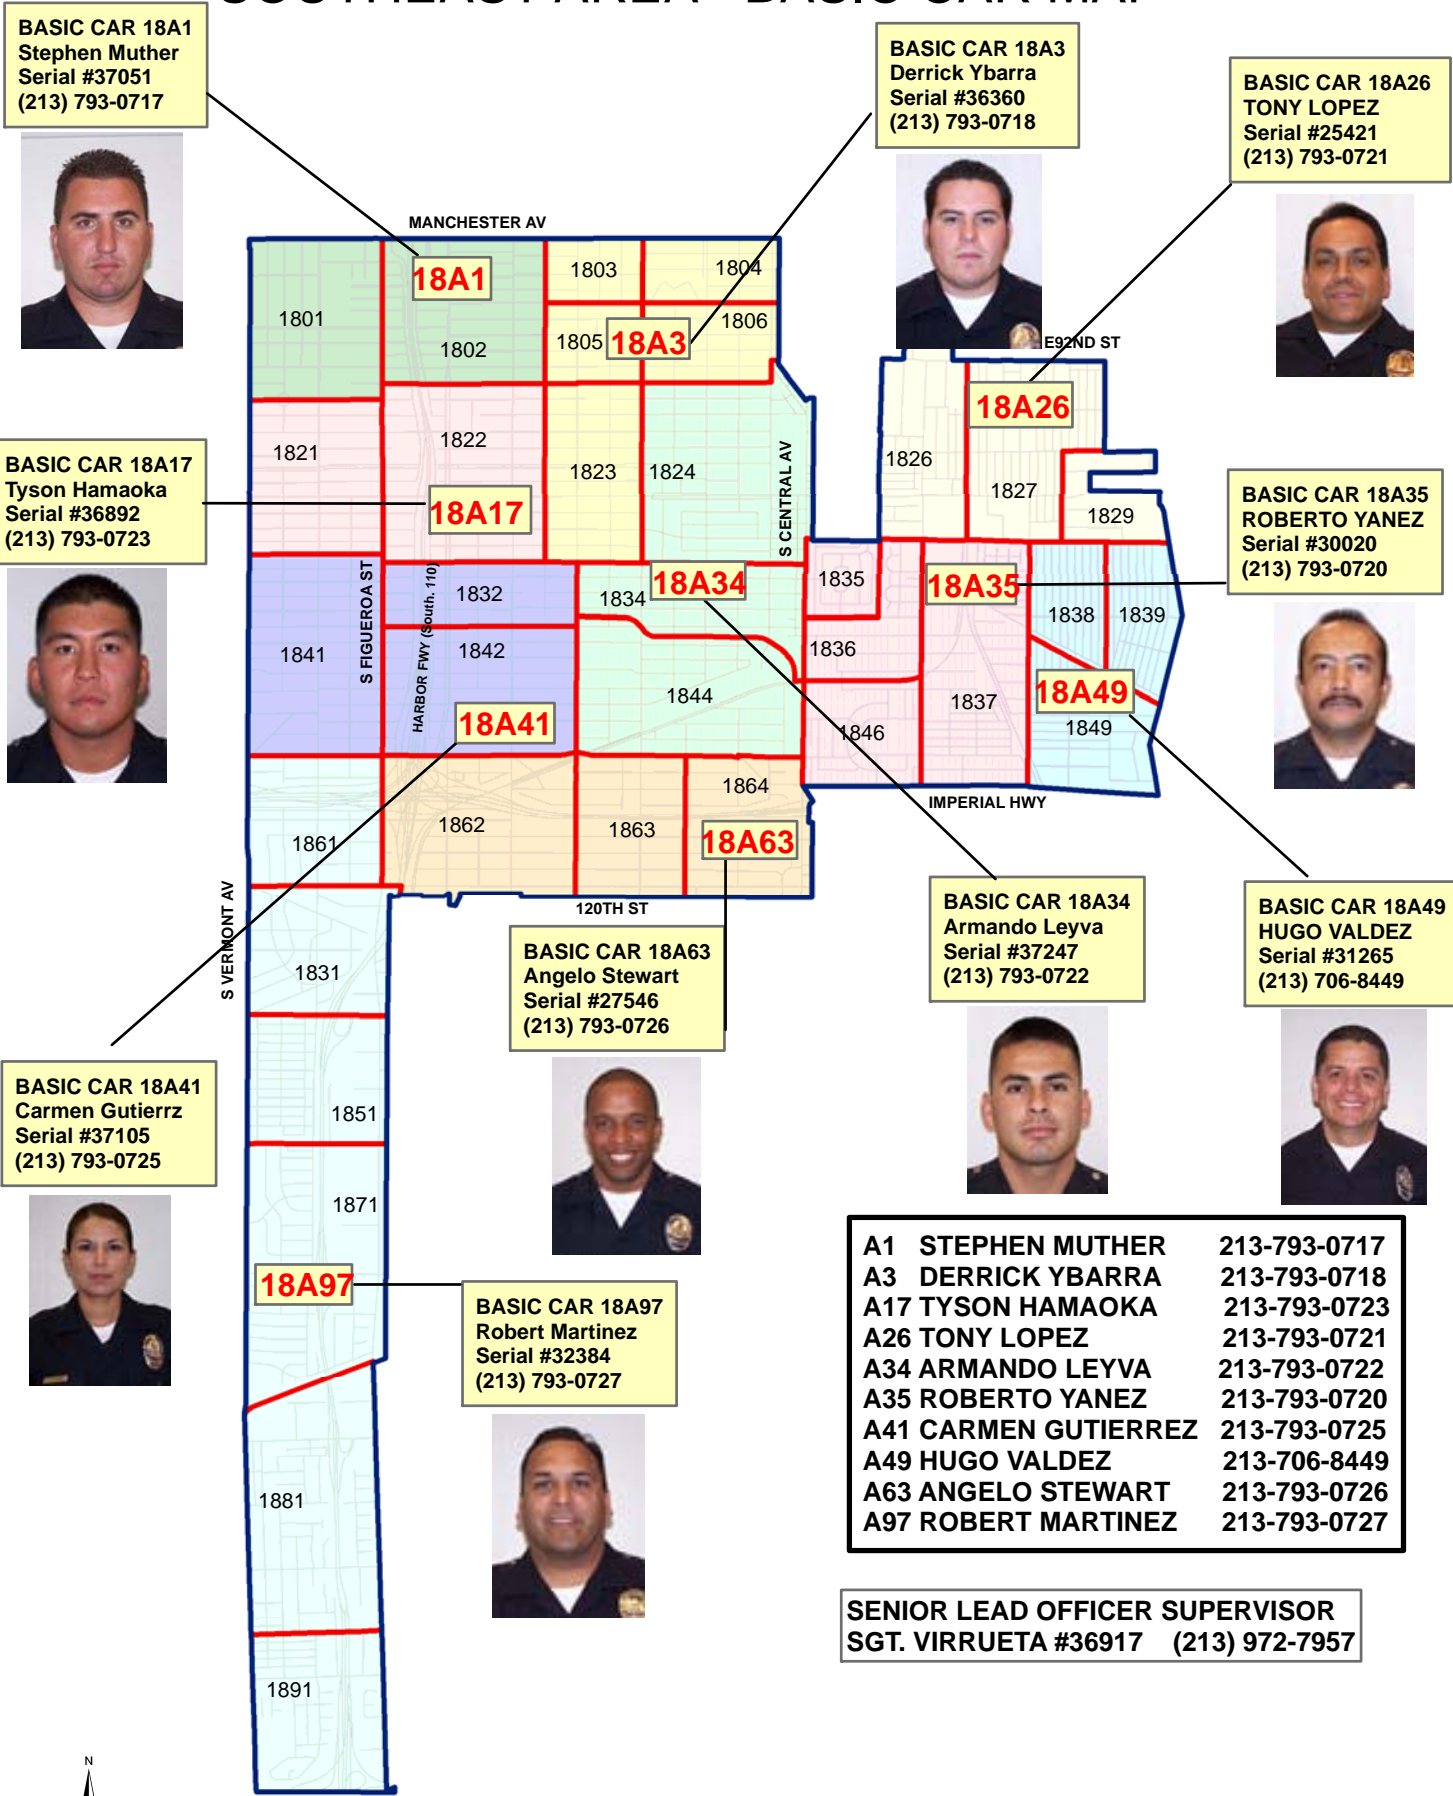

SOUTHEAST AREA - BASIC CAR MAP

BASIC CAR 18A1
Stephen Muther
Serial #37051
(213) 793-0717

BASIC CAR 18A3
Derrick Ybarra
Serial #36360
(213) 793-0718

BASIC CAR 18A26
TONY LOPEZ
Serial #25421
(213) 793-0721

BASIC CAR 18A17
Tyson Hamaoka
Serial #36892
(213) 793-0723

BASIC CAR 18A35
ROBERTO YANEZ
Serial #30020
(213) 793-0720

BASIC CAR 18A63
Angelo Stewart
Serial #27546
(213) 793-0726

BASIC CAR 18A34
Armando Leyva
Serial #37247
(213) 793-0722

BASIC CAR 18A49
HUGO VALDEZ
Serial #31265
(213) 706-8449

BASIC CAR 18A41
Carmen Gutierrez
Serial #37105
(213) 793-0725

BASIC CAR 18A97
Robert Martinez
Serial #32384
(213) 793-0727

A1	STEPHEN MUTHER	213-793-0717
A3	DERRICK YBARRA	213-793-0718
A17	TYSON HAMAOKA	213-793-0723
A26	TONY LOPEZ	213-793-0721
A34	ARMANDO LEYVA	213-793-0722
A35	ROBERTO YANEZ	213-793-0720
A41	CARMEN GUTIERREZ	213-793-0725
A49	HUGO VALDEZ	213-706-8449
A63	ANGELO STEWART	213-793-0726
A97	ROBERT MARTINEZ	213-793-0727

SENIOR LEAD OFFICER SUPERVISOR
SGT. VIRRUETA #36917 (213) 972-7957

0 0.2 0.4 0.8 Miles

Map prepared by SOE ACCIC on June 03, 2021